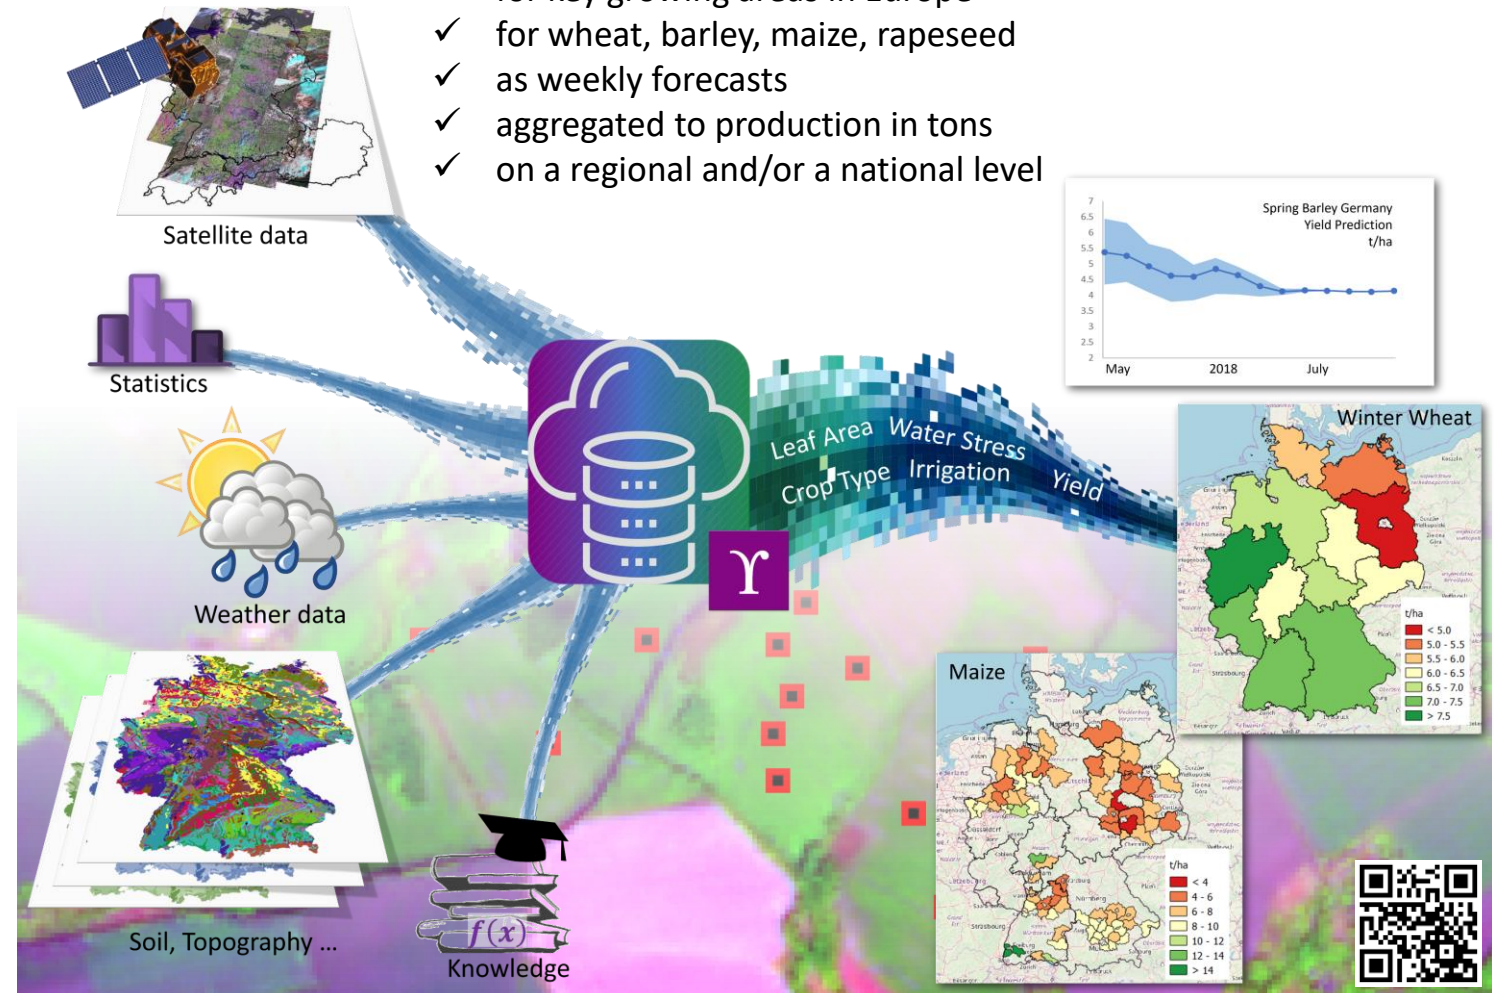

The fields of **services and applications** tackle agricultural, hydrological and environmental issues within a **global setting**. This is achieved by combining **optical and radar satellite images** of different resolutions. **Plant growth modelling** (using the model PROMET) is another one of VISTA's core activities.

AGRICULTURE

HYDROLOGY

YPSILON – Yield Prediction by Satellite

Our Service: Yield Prediction

- ✓ for key growing areas in Europe
- ✓ for wheat, barley, maize, rapeseed
- ✓ as weekly forecasts
- ✓ aggregated to production in tons
- ✓ on a regional and/or a national level