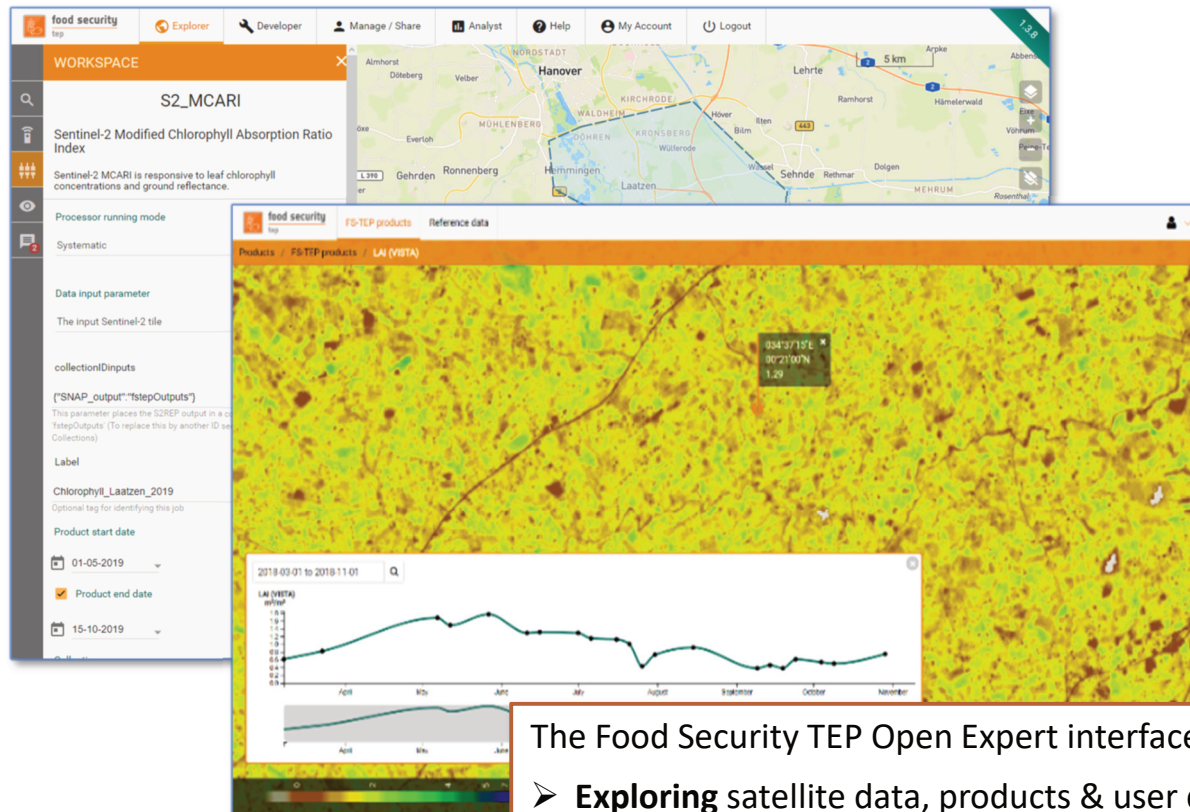

The “**Food Security TEP**”, a **Thematic Exploitation Platform** sponsored by the European Space Agency is such a platform.

The Food Security TEP hosts satellite data and most **advanced cloud computing technologies** to offer flexible hardware resources. It provides easy **access to all Copernicus satellite data** and a wealth of additional data sources. It facilitates implementation of **data analytics** or specific **agricultural services**.

Besides offering standard data analytics tools, it allows adding **new processing algorithms**, their execution, monitoring and maintenance.

CGI

CGI

food security
tep

FOODSECURITY-TEP.NET

→ FOOD SECURITY THEMATIC EXPLOITATION PLATFORM

<https://foodsecurity-tep.net/early-adopters>

Or contact us at:

VISTA GmbH

Gabelsbergerstraße 51

D-80333 München

Tel. +49 89 45 21 614-14

E-Mail: info@foodsecurity-tep.net

- The Food Security TEP Open Expert interface allows
- **Exploring** satellite data, products & user data as well as applications & processing services
 - **Developing** your services as **Docker** applications
 - **Managing & Sharing** your data, services & jobs
 - **Visualization** of products in the **Analyst**
 - **Account** management & services billing