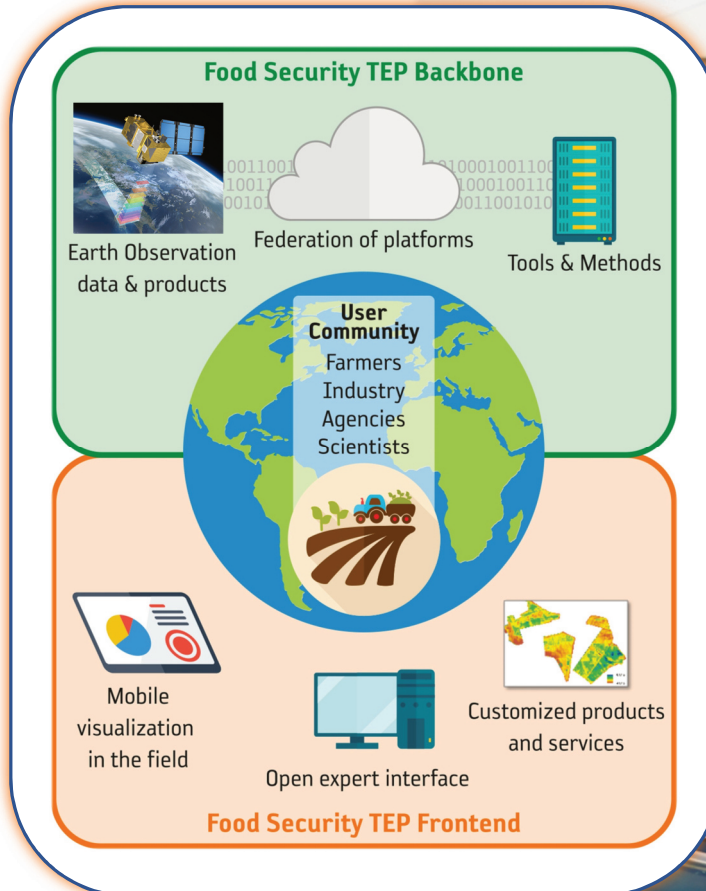

→ FOOD SECURITY THEMATIC EXPLOITATION PLATFORM

food security
tep

FOODSECURITY-TEP.NET

Data driven information services need substantial ICT infrastructure. If own ICT resources are not adequate or economically meaningful, **cloud platforms** offer a solution as long as they guarantee **data security** and **preserve ownership** of the data.

The “**Food Security TEP**”, a **Thematic Exploitation Platform** sponsored by the European Space Agency is such a platform.

The Food Security TEP hosts satellite data and most **advanced cloud computing technologies** to offer flexible hardware resources. It provides easy **access to all Copernicus satellite data** and a wealth of additional data sources. It facilitates implementation of **data analytics** or specific **agricultural services**.

Besides offering standard data analytics tools, it allows adding **new processing algorithms**, their execution, monitoring and maintenance.

CGI

CGI

food security
tep

FOODSECURITY-TEP.NET

→ FOOD SECURITY THEMATIC EXPLOITATION PLATFORM

Do you have a remote sensing application that you want to try out but lack the necessary **ICT infrastructure** for?

Is your area of interest located in **Africa**?

Is your application based on **Copernicus** satellite data (plus additional data sources)?